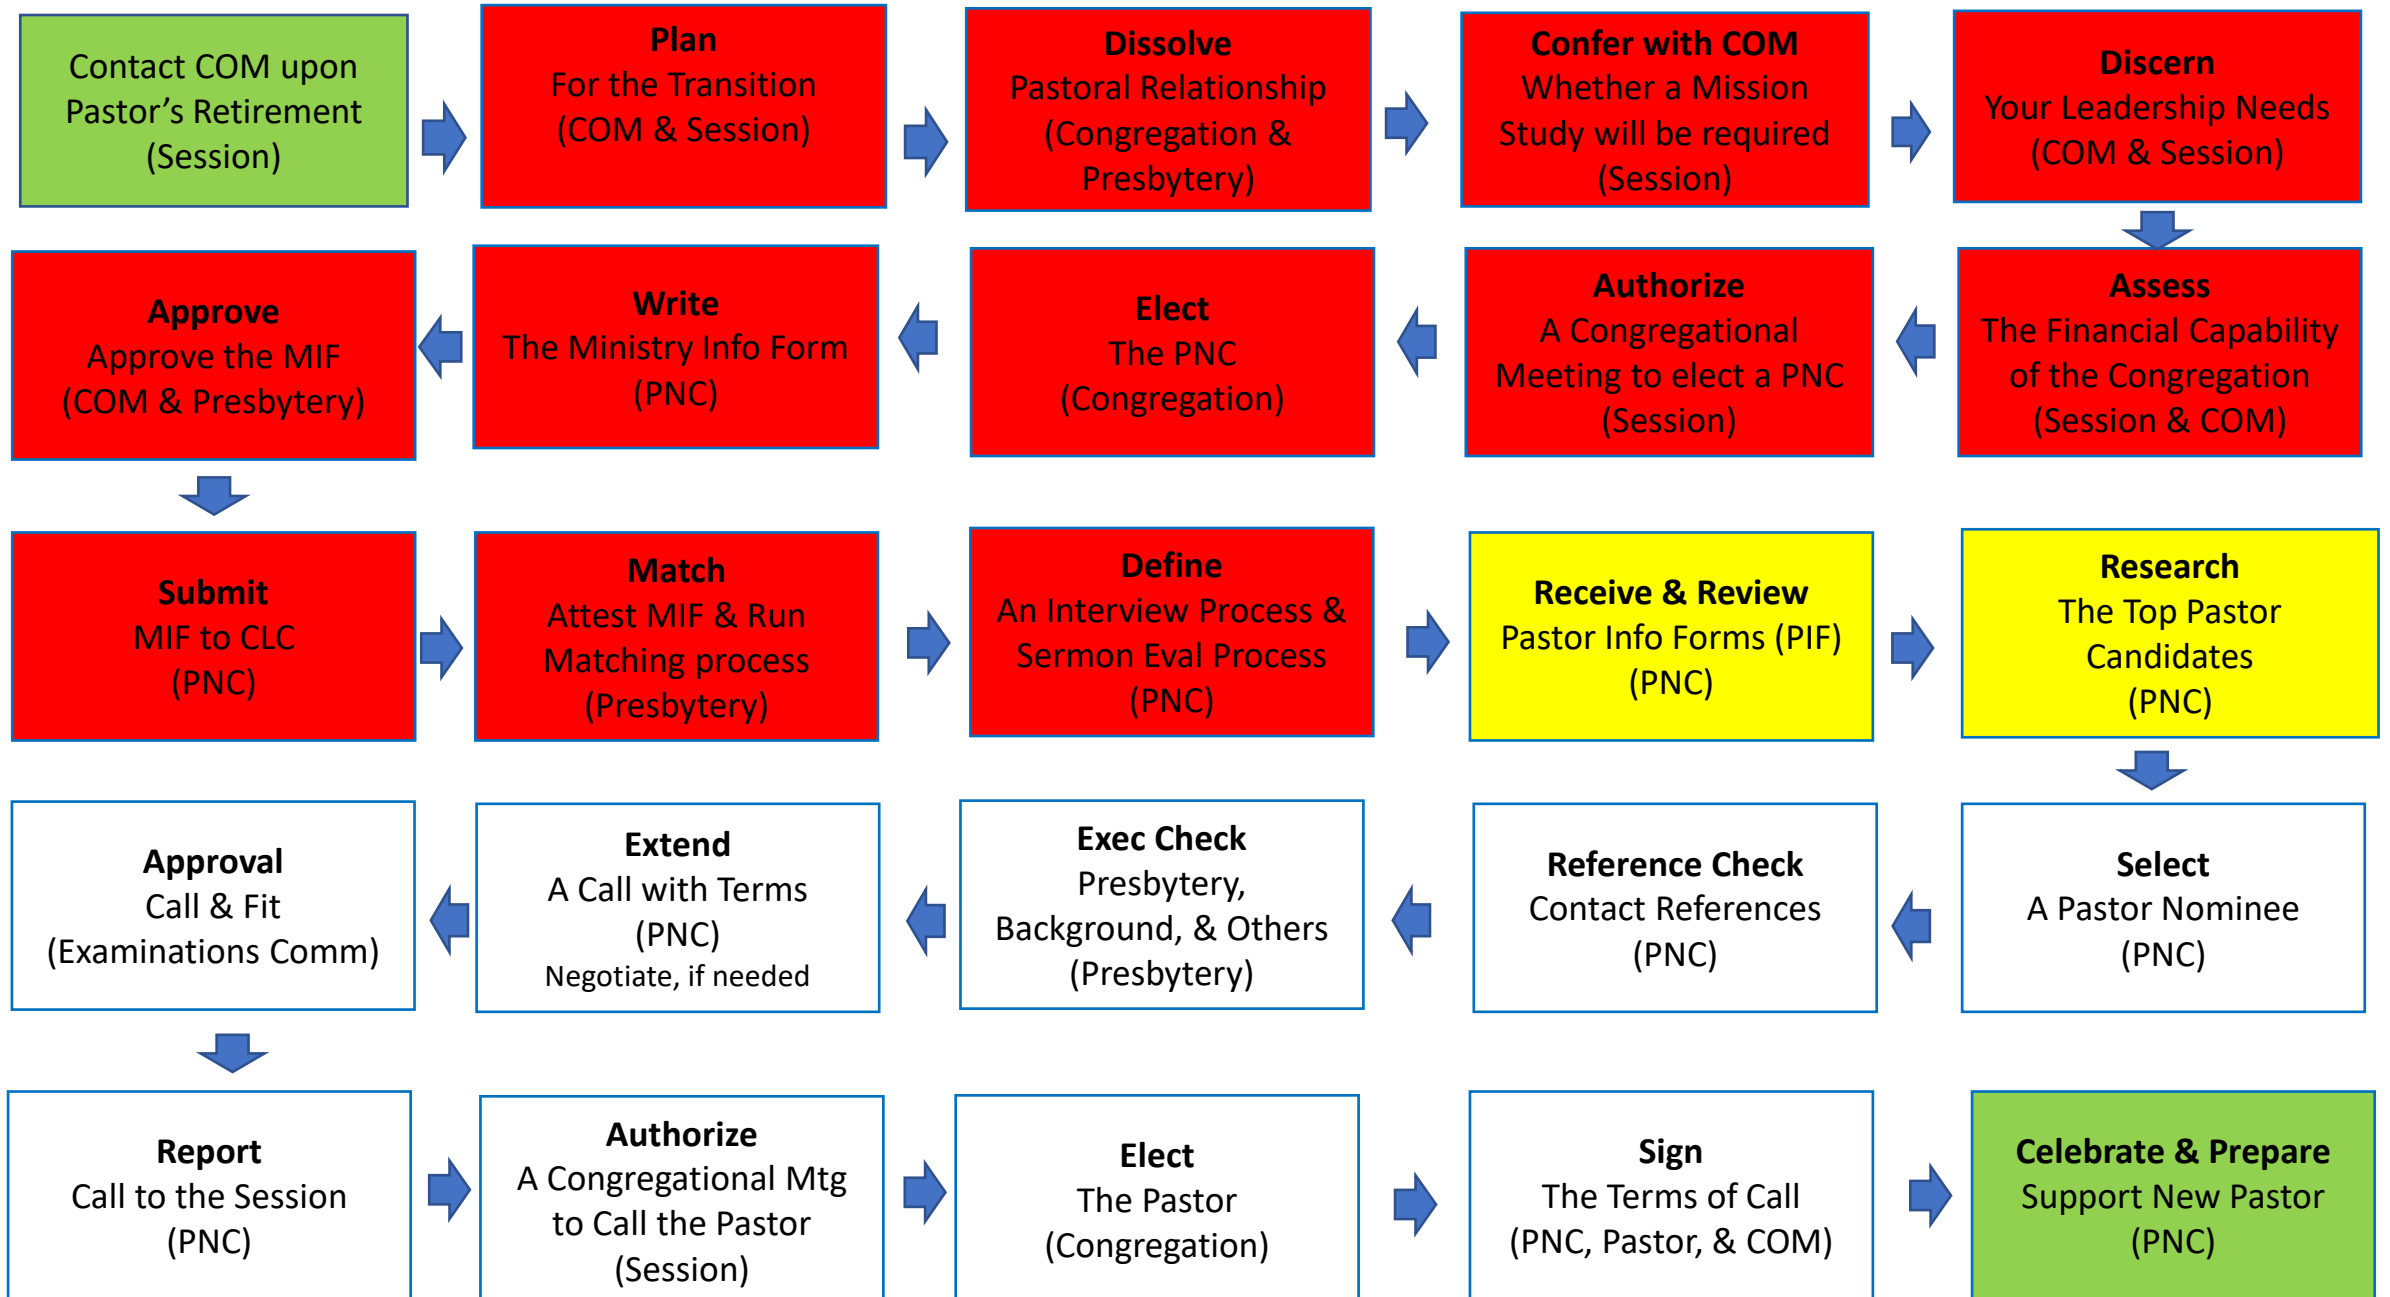

The Call Process

Acronyms: CLC – Church Leadership Connection; COM – Committee on Ministry
 MIF – Ministry Information Form; PIF – Pastor Information Form
Color Legend ● Completed ● Working on